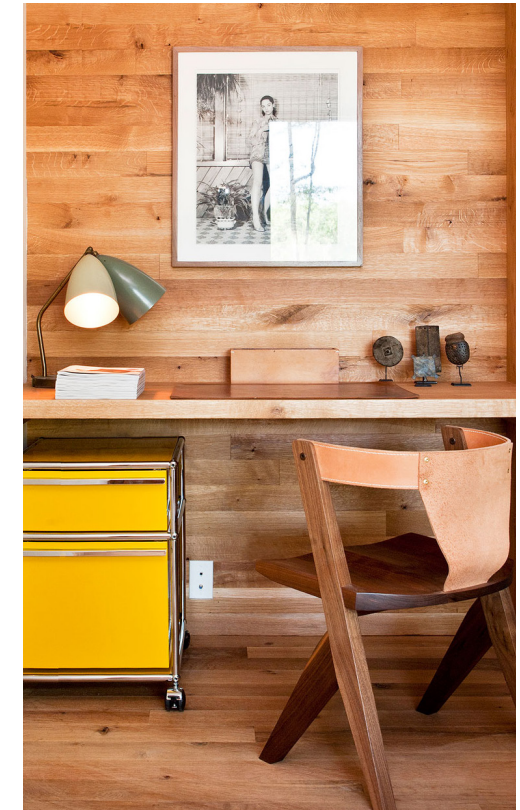

*Top left: The USM Haller credenza is used as a dresser in the Master Bedroom of the model house.
Top right: We also included this USM mobile pedestal, tucked within our desk nook downstairs.*

SOURCE:

USM MODULAR FURNITURE
28 GREENE STREET
NEW YORK, NY 10013
#212-371-1230
WWW.USM.COM

SPECIFICATIONS:

USM HALLER CREDENZA (YELLOW)
USM HALLER FILE PEDESTAL (YELLOW)